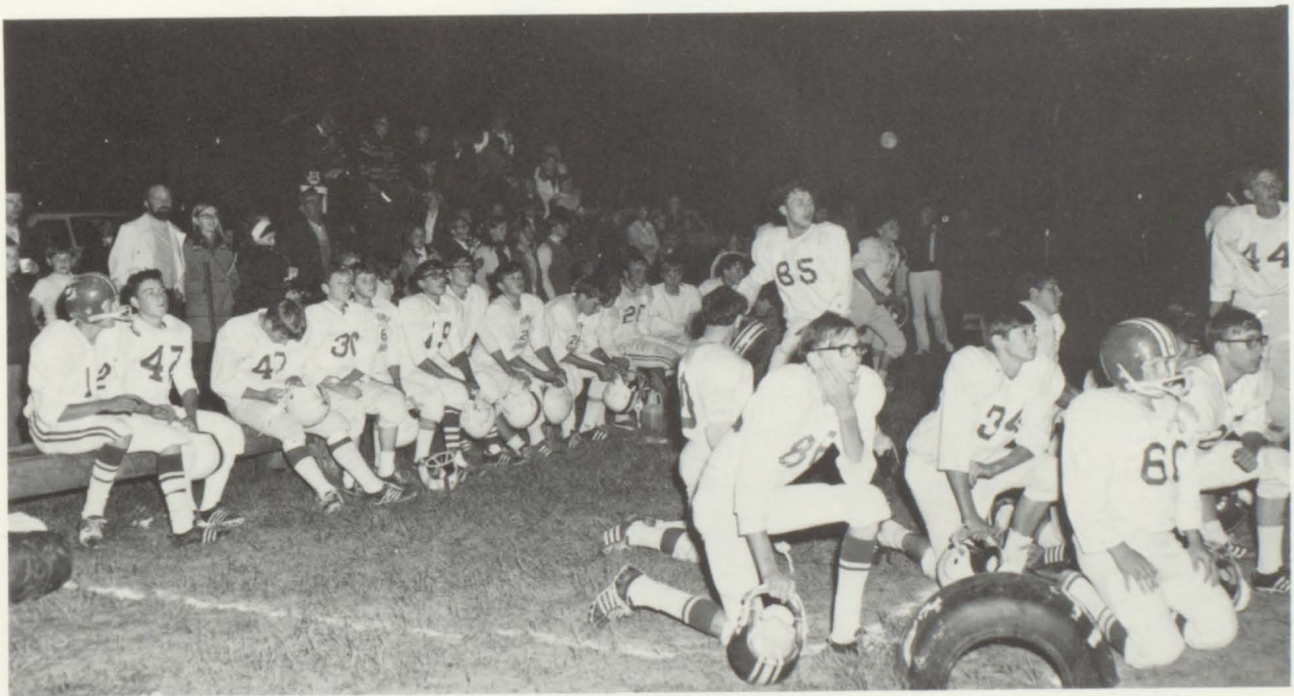

One of the major reasons for Colome's successful season this year was the depth of the squad.