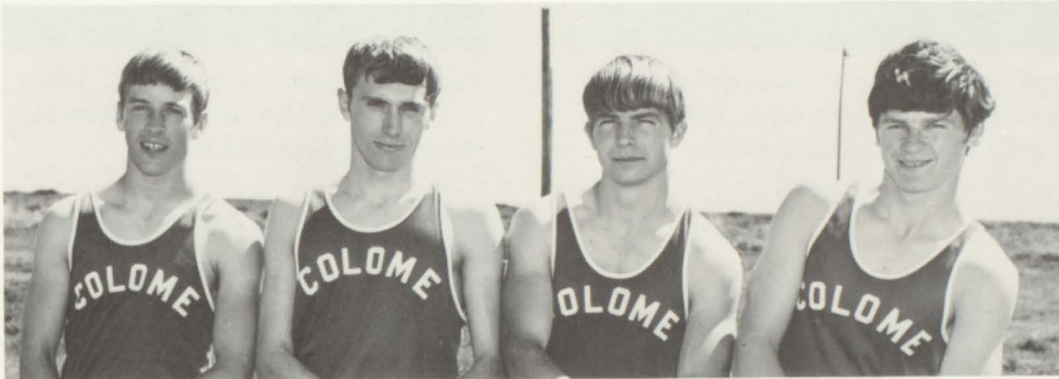

The mile relay was composed of Craig Stenson, Tony May, Tom Manzer, and Dave Kinzer. The relay made it to the State competition.