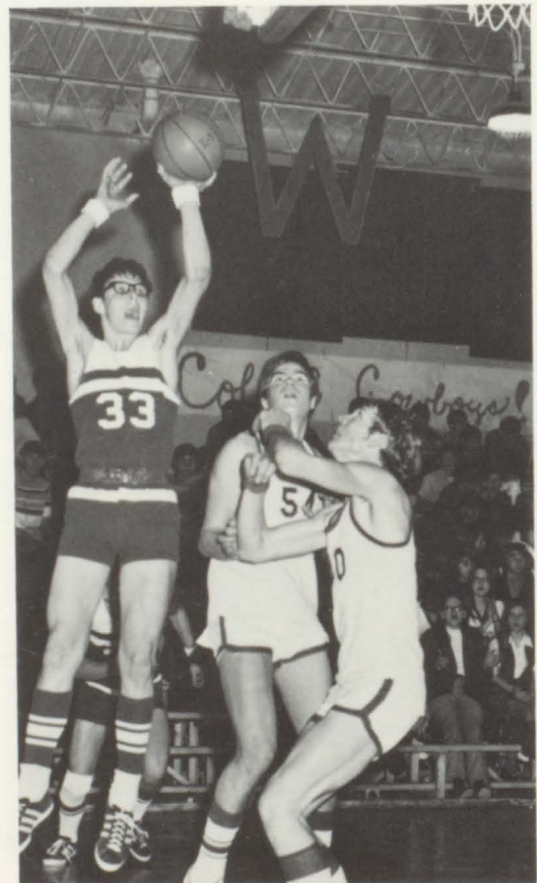

Oh! I hope I make it!