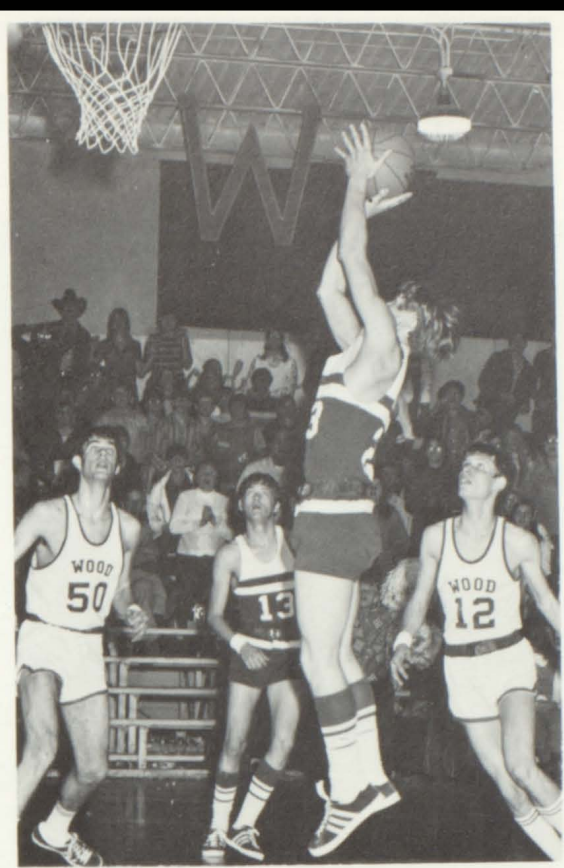

Right on, Blaine!