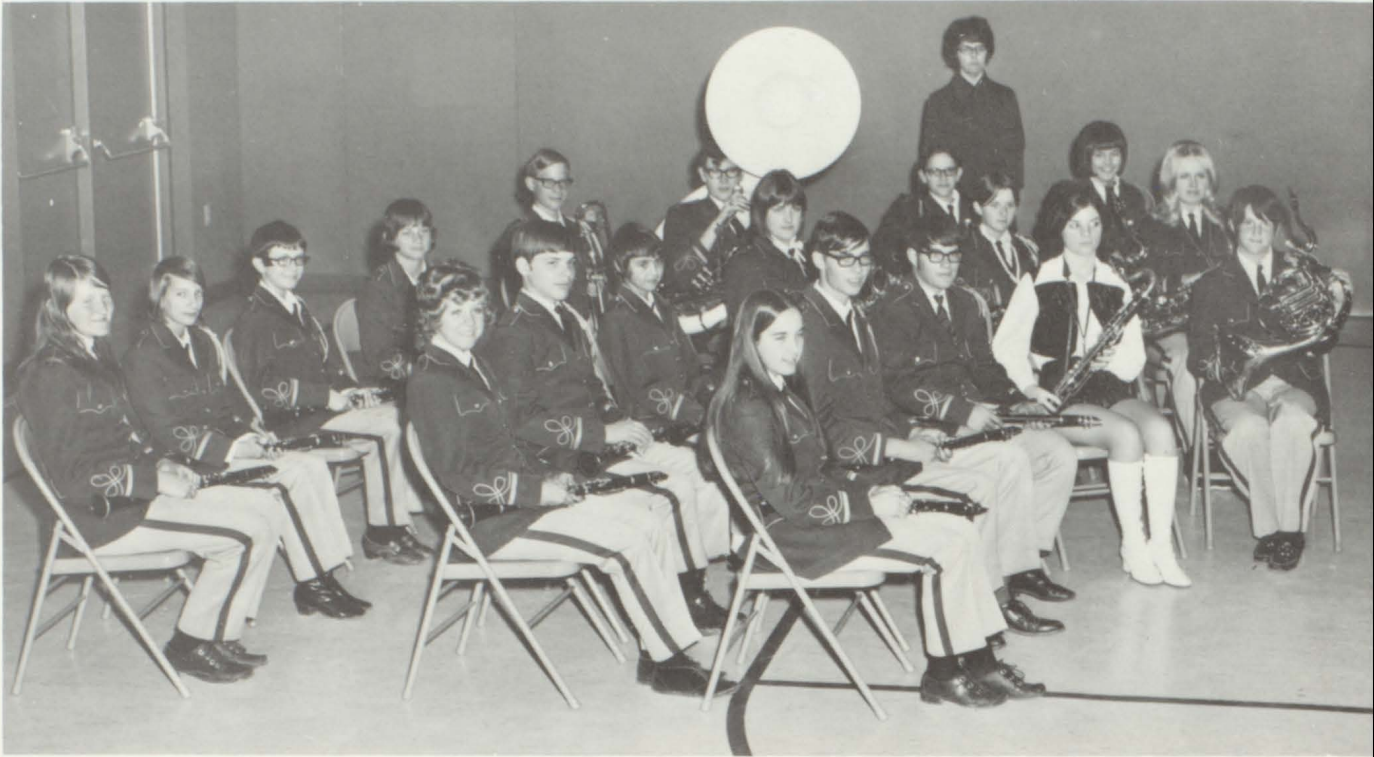

Concert Band

Back Row, left to right: Cynthia Strackbein, Linda Woods, Kathy Hermsen, Debbie Kinzer, Pat DeSmet, Doug Brown, Becky Atteberry, Deena Vavra. Middle Row: Shelley Tarr, Lamar Nance, Lynn Schwartz, Cindy Heese, Bev Hughes, Joan Hansen. Front Row: DeEtte Stenson, Marvin Vavra, Jerry Sealey, Vicki Jorgensen, Guyla Bolton.