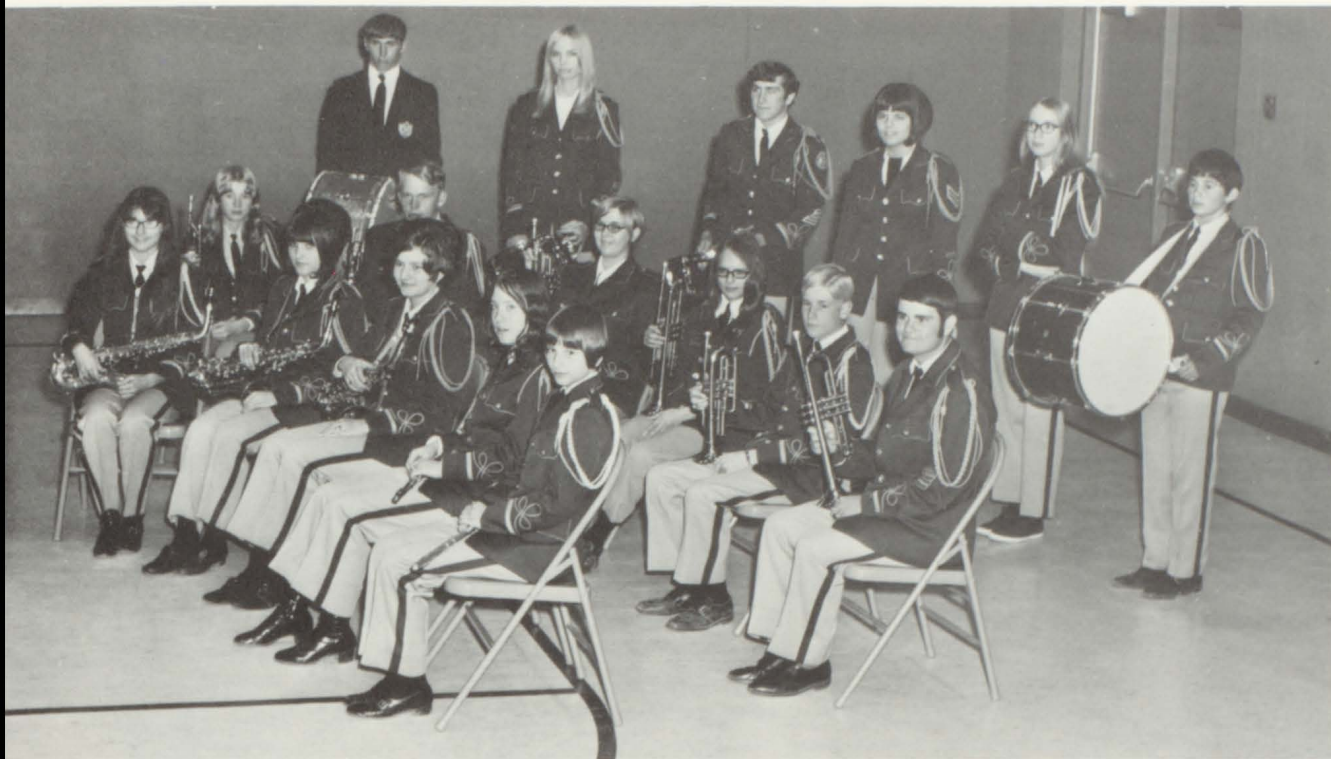

Performs Well

Standing, left to right: Tony May, Kathy Schwartz, Tim Tarr, Debbie Vavra, Candy Manthey, Gary Harmacek. Middle Row: Kaye Forgey, Jerry Shanahan, Wendy Sills, Judy Krizan, Brett Stenson, Glenn Sealey. Front Row: Susan Woods, Doreen Bicek, Sandra Briggs, Tammy Patton, Marlene Manzer.